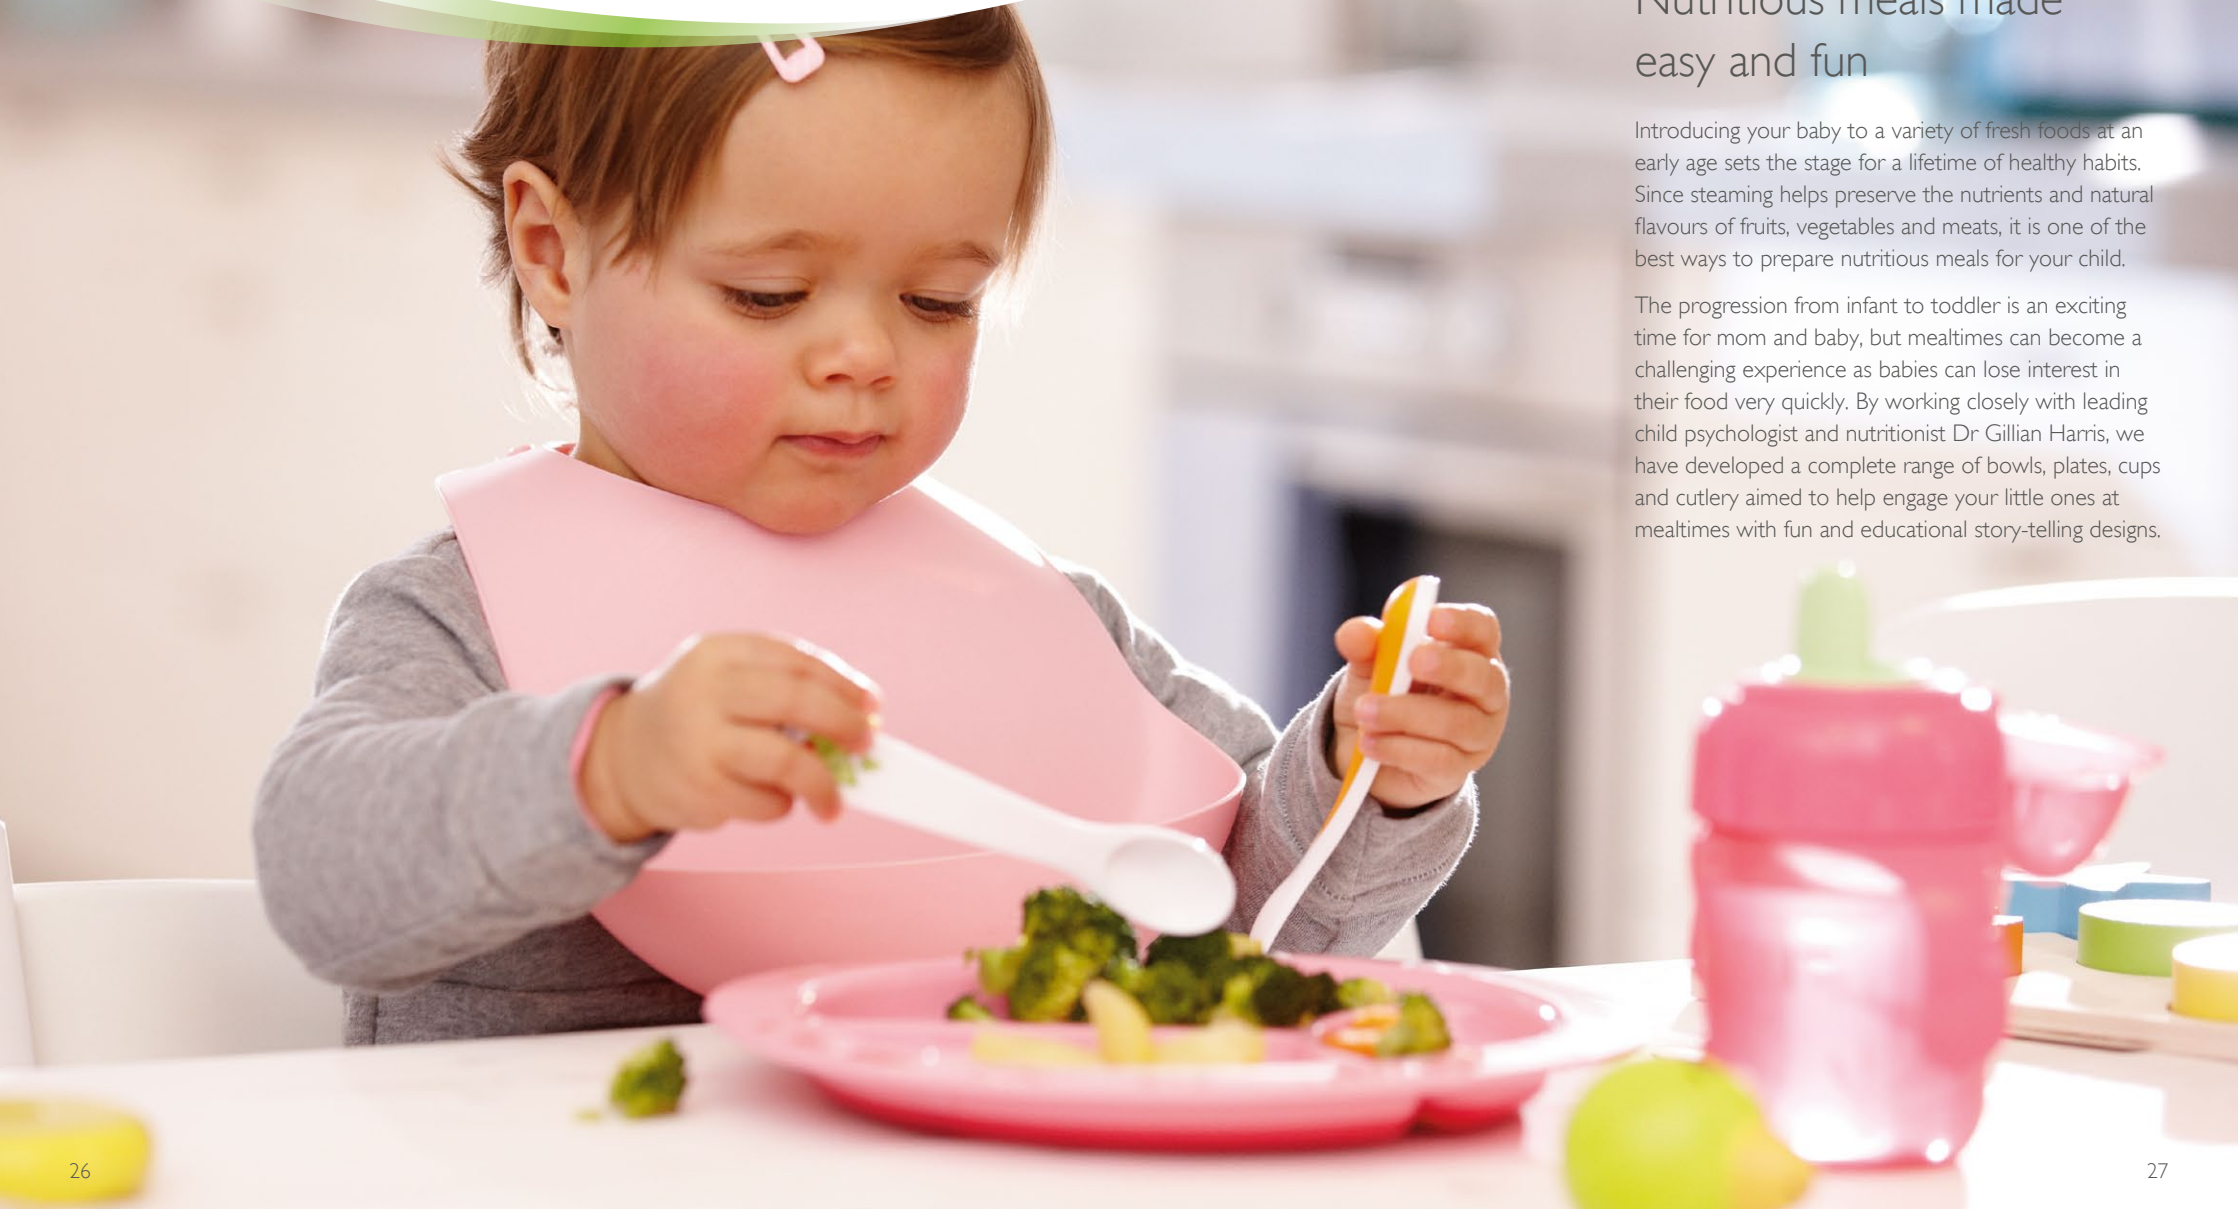

The progression from infant to toddler is an exciting time for mom and baby, but mealtimes can become a challenging experience as babies can lose interest in their food very quickly. By working closely with leading child psychologist and nutritionist Dr Gillian Harris, we have developed a complete range of bowls, plates, cups and cutlery aimed to help engage your little ones at mealtimes with fun and educational story-telling designs.