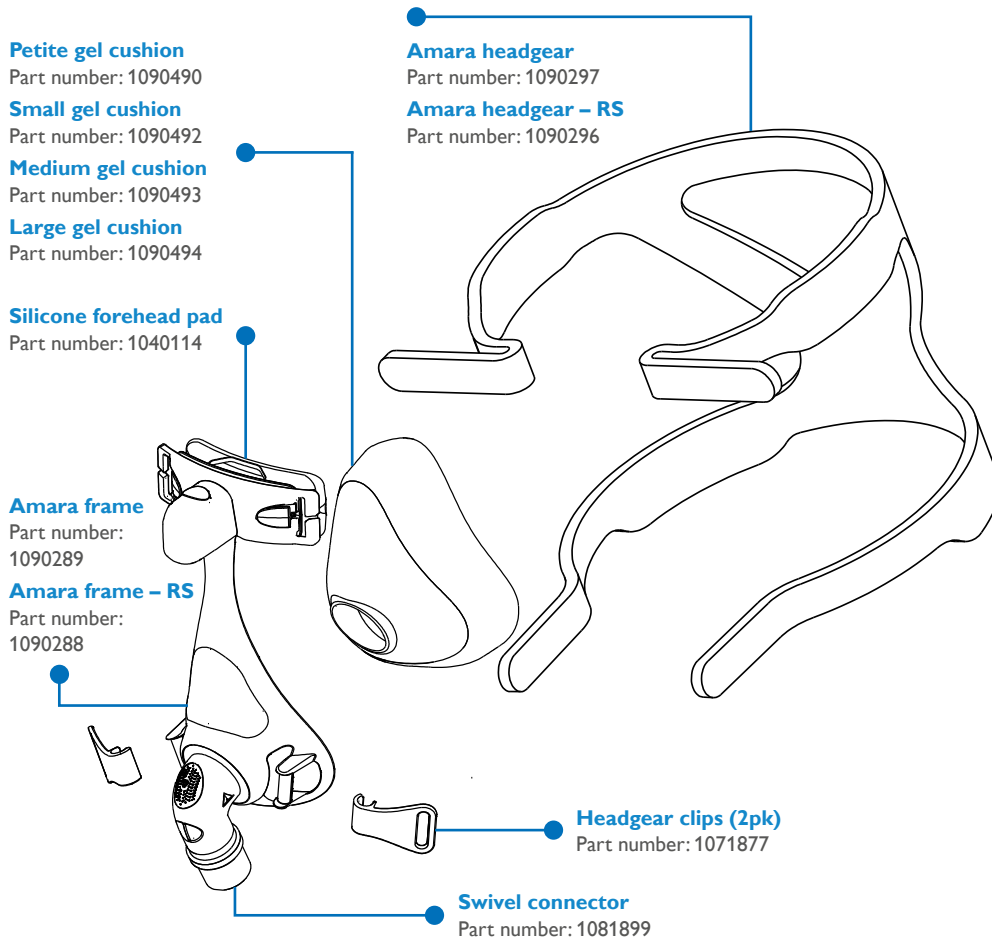

Gel comfort for better sleep

Philips Respironics Amara Gel – full face mask

Components card

Introducing Innovation

More than 50% softer than the original Amara, Amara Gel improves comfort around sensitive areas like the nasal bridge

Ordering information

Item	Size	Part no.
Amara Gel mask with exhalation port		
Amara Gel mask with RS frame and reduced size headgear	P	1090420
Amara Gel mask with RS frame and reduced size headgear	S	1090421
Amara Gel mask with RS frame and standard headgear	M	1090425
Amara Gel mask with RS frame and standard headgear	L	1090426
Amara Gel mask without exhalation port		
Amara Gel SE mask with RS frame and reduced size headgear	P	1090430
Amara Gel SE mask with RS frame and reduced size headgear	S	1090431
Amara Gel SE mask with RS frame and standard headgear	M	1090435
Amara Gel SE mask with RS frame and standard headgear	L	1090436