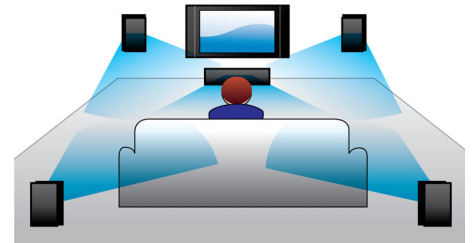

Dolby Digital and Pro Logic II

A built-in Dolby Digital decoder eliminates the need for an external decoder by processing all six channels of audio information to provide a surround sound experience and an astoundingly natural sense of ambience and dynamic realism. Dolby Pro Logic II provides five channels of surround processing from any stereo source.

HDMI ARC

HDMI ARC to access all the sound from your TV