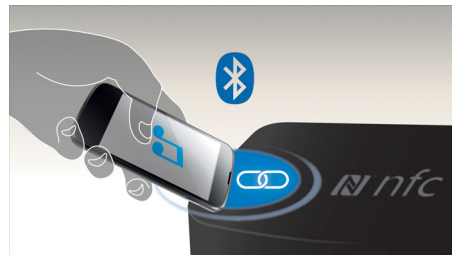

### MTM speakers

Midwoofer-tweeter-midwoofer (MTM) configuration in all main and satellite speakers allow loud and truly reproduced sound regardless of listening position. You can always enjoy crystal clear sound without distortion no matter where you are sitting.

### Subwoofer base reflector

Dome-shaped base reflector enhances a stronger and deeper base by radiating sound smoothly in all directions. The design also prevents the damping effect from occurring when the subwoofer is placed on carpet.

### Bluetooth wireless streaming

Bluetooth wireless music streaming from your music devices

### NFC technology

Pair Bluetooth devices easily with one-touch NFC (Near Field Communications) technology. Just tap the NFC-enabled smartphone or tablet on the NFC area of a

speaker to turn the speaker on, start Bluetooth pairing and begin streaming music.