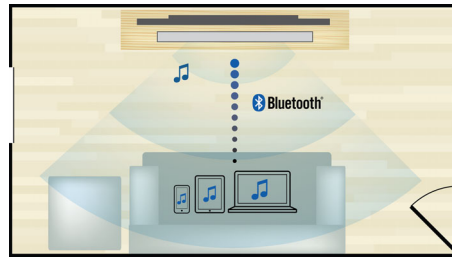

Active Speakers

5.1 CH wireless rear and sub Bluetooth® and NFC, HDMI 4K-2K

CSS5530B/12

Highlights

Wireless rear speakers and sub

Wireless rear speakers and subwoofer for hassle-free set-up

Smart cable management

Smart cable management for organised cables across your room

MTM speakers

Midwoofer-tweeter-midwoofer (MTM) configuration in all main and satellite speakers allow loud and truly reproduced sound regardless of listening position. You can always enjoy crystal clear sound without distortion no matter where you are sitting.

Subwoofer base reflector

Dome-shaped base reflector enhances a stronger and deeper base by radiating sound smoothly in all directions. The design also prevents the damping effect from occurring when the subwoofer is placed on carpet.

Bluetooth wireless streaming

Bluetooth wireless music streaming from your music devices